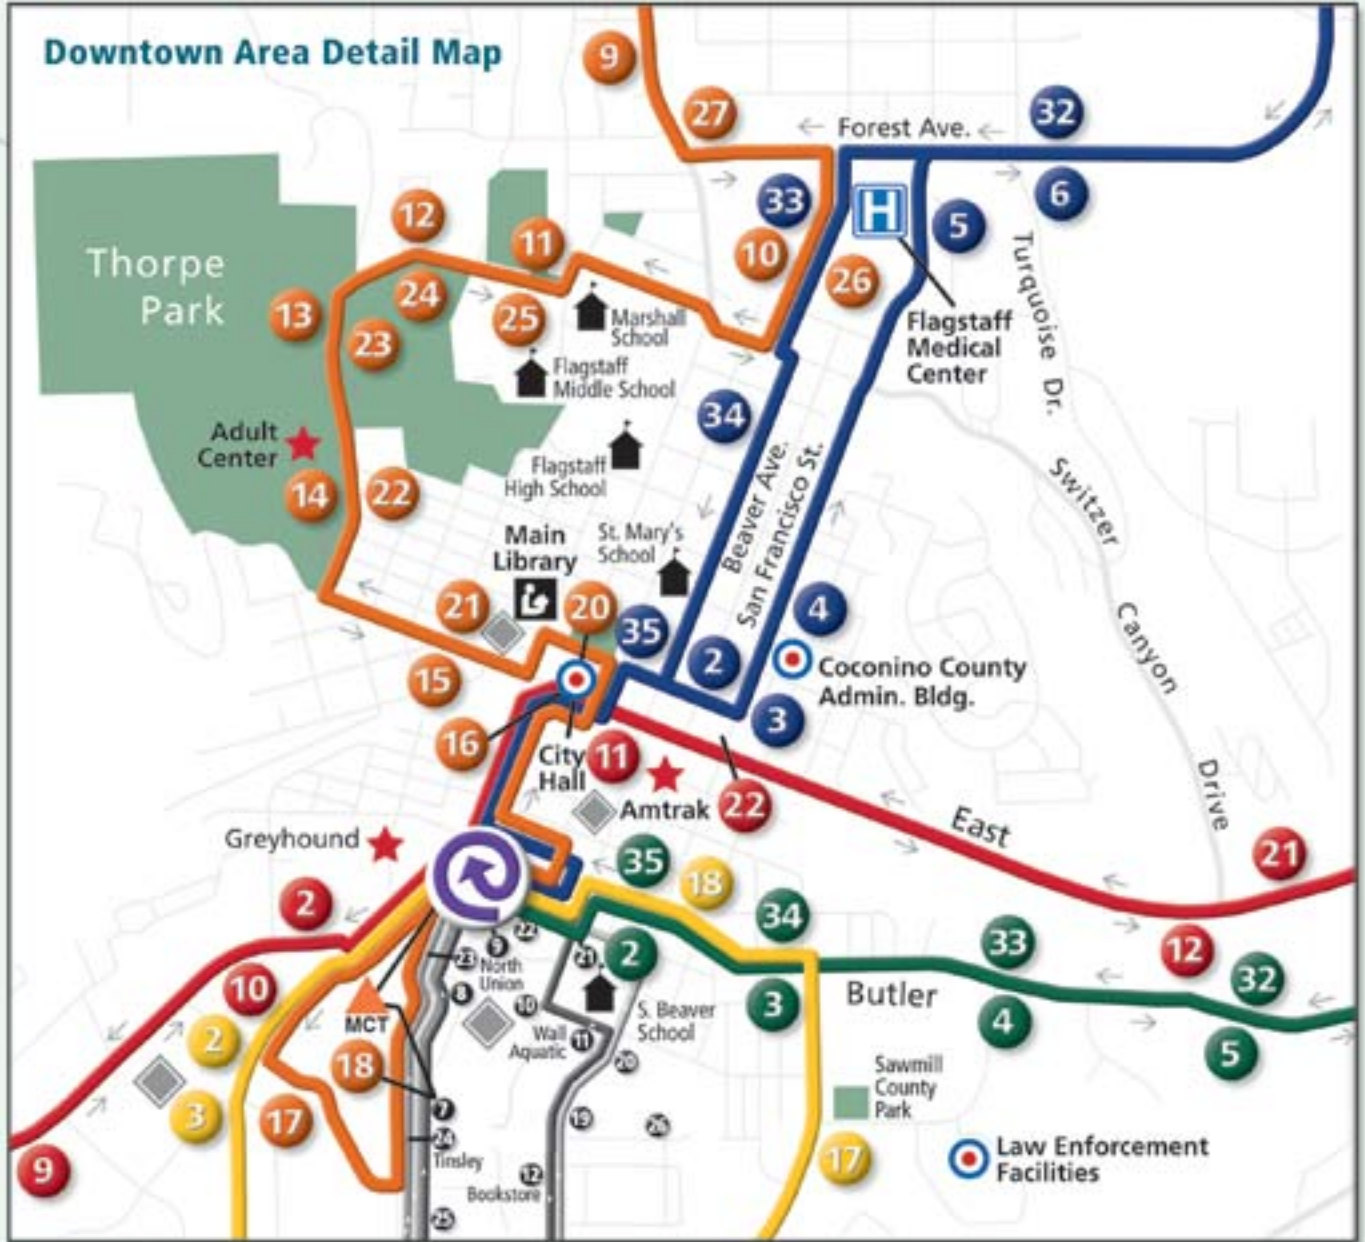

Look for these signs marking bus stops along the five Mountain Line routes.